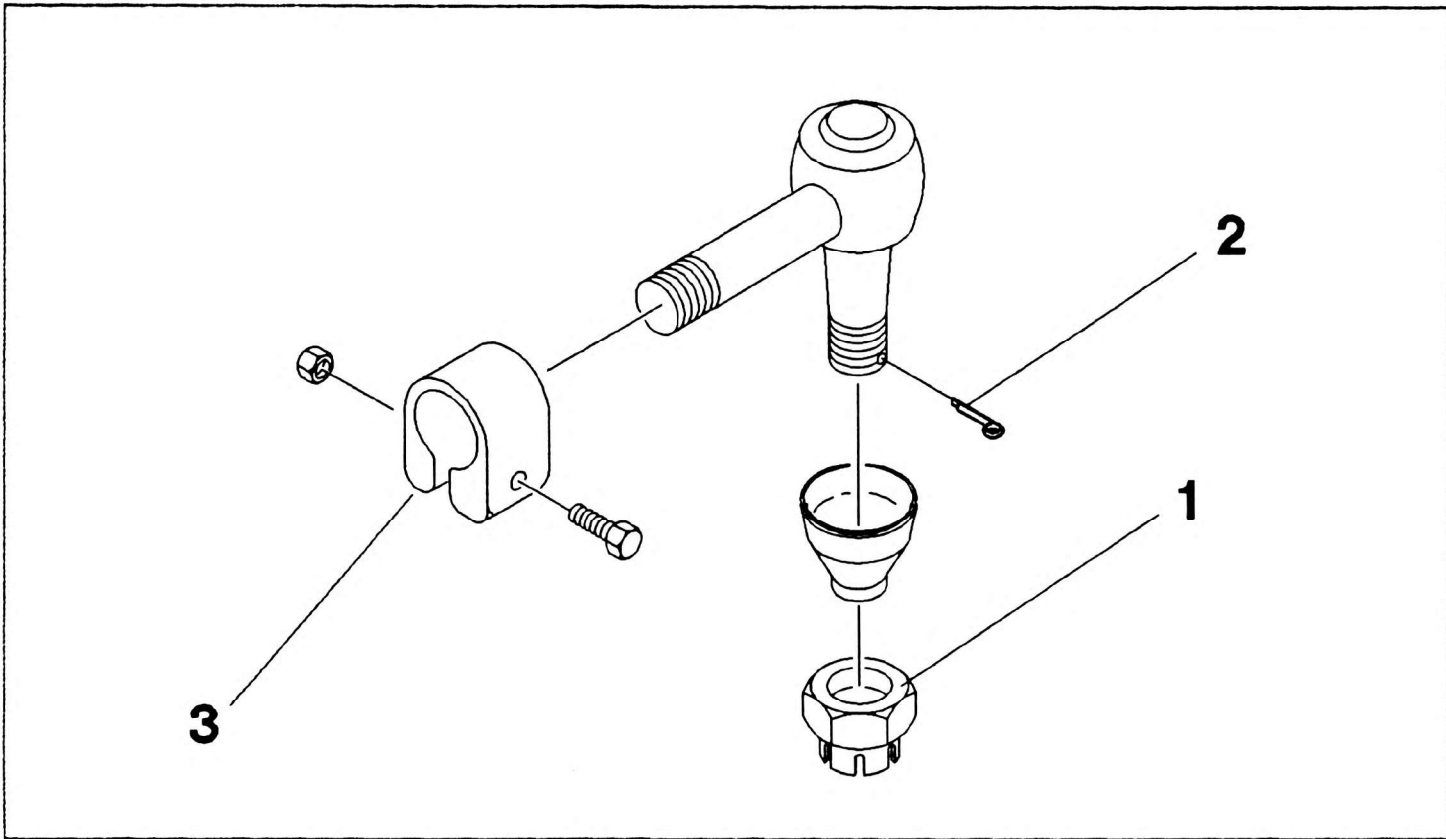

BALL JOINT ASSEMBLY

GROVE

NO.	PART NO.	QTY	DESCRIPTION	NO.	PART NO.	QTY	DESCRIPTION
	7-364-001574		COMPLETE ASSY				
1	9-364-100712	1	NUT				
2	9-364-100713	1	PIN, SPLIT				
3	9-364-100714	1	CLAMP				